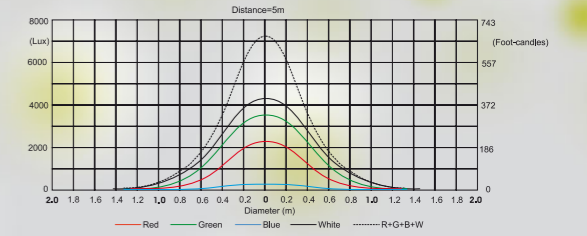

Illuminance distribution