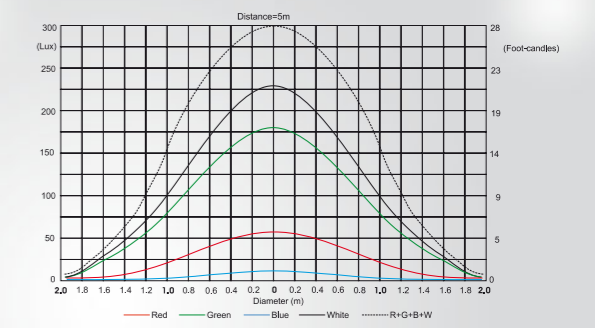

45° Lens - Array

| Distance (m) | 2 | 4 | 5 | 6 | 8 | 10 | 12 | 14 | |
|--------------|--------|--------|--------|-------|-------|---------|-------|---------|--------------------------------------|
| Red | 106/10 | 27/3 | 17/2 | 12/1 | 7/0.6 | 4/0.4 | 3/0.3 | 2/0.2 | Intensity (center) Lux/Footcandle |
| Green | 463/43 | 115/11 | 74/7 | 51/5 | 29/3 | 19/7 | 13/1 | 9/1 | |
| Blue | 38/4 | 9/1 | 6/0.6 | 4/0.4 | 2/0.2 | 1.5/0.1 | 1/0.1 | 0.8/0.1 | |
| White | 606/56 | 152/14 | 97/9 | 67/6 | 38/4 | 24/2 | 17/2 | 12/1 | |
| R+G+B+W | 844/78 | 211/20 | 135/13 | 94/9 | 53/5 | 34/3 | 23/2 | 17/2 | |

45° x 15° Lens - Array

| Distance (m) | 2 | 4 | 5 | 6 | 8 | 10 | 12 | 14 | |
|--------------|----------|--------|--------|--------|--------|--------|-------|-------|--------------------------------------|
| Red | 344/32 | 86/40 | 55/5 | 38/4 | 22/2 | 14/1.3 | 10/1 | 7/0.7 | Intensity (center) Lux/Footcandle |
| Green | 1696/37 | 402/37 | 257/24 | 179/17 | 100/9 | 64/6 | 45/4 | 33/3 | |
| Blue | 106/10 | 27/3 | 17/2 | 12/1 | 7/0.6 | 4/0.4 | 3/0.3 | 2/0.2 | |
| White | 2125/197 | 531/49 | 340/32 | 236/22 | 133/12 | 85/8 | 58/6 | 43/4 | |
| R+G+B+W | 2863/266 | 716/67 | 458/43 | 318/30 | 179/17 | 115/11 | 80/7 | 58/5 | |

Illuminance distribution

Illuminance distribution

Illuminance distribution

Illuminance distribution in X-axis

Illuminance distribution in Y-axis

c a t a l o g u e

LED *Series*

ROBE[®]