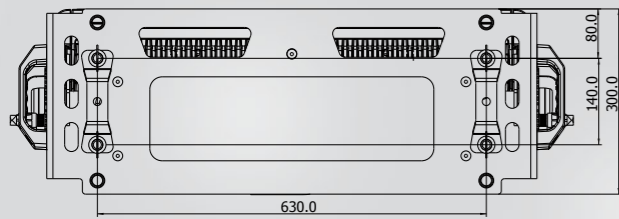

Standart diffusor 24°

accessories