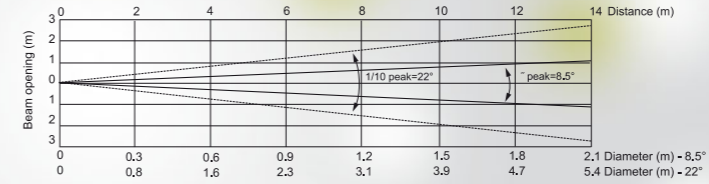

Rigging

- Via two Omega clamp

Optional Accessories

- Barndoors
- Top hat
- Half top hat
- Single Top-loader case

Mechanical Specification

- Height: 644 mm
- Width: 912 mm
- Depth: 300 mm
- Weight: 64 kg
- Single LED module "tilt" adjustment range: +95°/-5°
- Both LED module "tilt" adjustment range: °+175°/-20°
- Protection factor: IP 65

8.5° Beam Angle

| Distance (m) | 2 | 4 | 5 | 6 | 8 | 10 | 12 | 14 | |
|--------------|------------|------------|----------|----------|----------|----------|----------|--------|--------------------------------------|
| Red | 14596/147 | 3827/337 | 232/1216 | 1612/150 | 907/84 | 580/54 | 403/37 | 296/28 | Intensity (center) Lux/Footcandle |
| Green | 22438/2084 | 5609/521 | 3590/333 | 2493/232 | 1402/130 | 898/83 | 623/58 | 458/43 | |
| Blue | 3000/279 | 750/70 | 480/45 | 333/31 | 188/17 | 120/11 | 83/8 | 61/6 | |
| White | 27000/2508 | 6750/627 | 4320/401 | 3000/279 | 1688/159 | 1080/100 | 750/70 | 551/51 | |
| R+G+B+W | 45874/4202 | 11469/1098 | 7340/682 | 5097/474 | 2867/266 | 1835/171 | 1274/116 | 936/87 | |