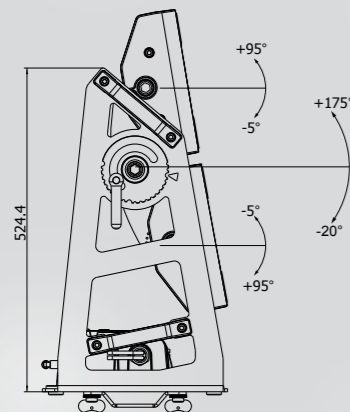

Standart diffusor 24°

accessories