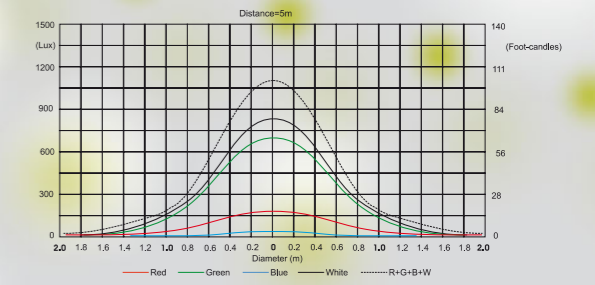

Illuminance distribution