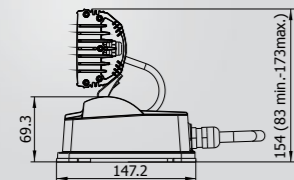

CitySkape 48™

Top Hat

Distance (m)	2	4	5	6	8	10	12	14	
Red	1013/94	253/24	162/15	112/11	63/6	41/4	28/3	21/2	Intensity (center) Lux/Footcandle
Green	4250/395	1062/99	680/63	472/44	266/25	170/16	118/11	87/8	
Blue	269/25	67/6	43/4	30/3	17/2	11/1	8/0.7	6/0.5	
White	5313/494	1328/123	850/79	590/55	332/31	213/20	148/14	109/10	
R+G+B+W	7263/675	1816/168	1162/108	807/75	454/42	291/27	202/19	148/14	

Distance (m)	2	4	5	6	8	10	12	14	
Red	394/37	98/9	63/6	44/4	25/2	16/2	11/1	8/0.7	Intensity (center) Lux/Footcandle
Green	1131/105	283/26	181/17	126/12	71/7	45/4	31/3	23/2	
Blue	106/10	27/3	17/2	12/1	7/0.6	4/0.4	3/0.3	2/0.2	
White	1438/134	359/33	227/21	160/15	90/8	58/5	40/4	30/21	
R+G+B+W	1913/178	478/44	300/28	213/20	120/11	77/7	53/5	39/4	

Distance (m)	2	4	5	6	8	10	12	14	
Red	106/10	27/3	17/2	12/1	7/0.6	4/0.4	3/0.3	2/0.2	Intensity (center) Lux/Footcandle
Green	463/43	115/11	74/7	51/5	29/3	19/7	13/1	9/1	
Blue	38/4	9/1	6/0.6	4/0.4	2/0.2	1.5/0.1	1/0.1	0.8/0.1	
White	606/56	152/14	97/9	67/6	38/4	24/2	17/2	12/1	
R+G+B+W	844/78	211/20	135/13	94/9	53/5	34/3	23/2	17/2	

Distance (m)	2	4	5	6	8	10	12	14	
Red	344/32	86/40	55/5	38/4	22/2	14/1.3	10/1	7/0.7	Intensity (center) Lux/Footcandle
Green	1696/37	402/37	257/24	179/17	100/9	64/6	45/4	33/3	
Blue	106/10	27/3	17/2	12/1	7/0.6	4/0.4	3/0.3	2/0.2	
White	2125/197	531/49	340/32	236/22	133/12	85/8	58/6	43/4	
R+G+B+W	2863/266	716/67	458/43	318/30	179/17	115/11	80/7	58/5