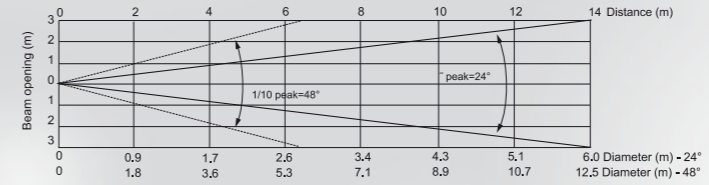

8.5° Beam Angle

| Distance (m) | 2 | 4 | 5 | 6 | 8 | 10 | 12 | 14 | |
|--------------|------------|------------|----------|----------|----------|----------|----------|--------|--------------------------------------|
| Red | 14596/147 | 3827/337 | 232/1216 | 1612/150 | 907/84 | 580/54 | 403/37 | 296/28 | Intensity (center) Lux/Footcandle |
| Green | 22438/2084 | 5609/521 | 3590/333 | 2493/232 | 1402/130 | 898/83 | 623/58 | 458/43 | |
| Blue | 3000/279 | 750/70 | 480/45 | 333/31 | 188/17 | 120/11 | 83/8 | 61/6 | |
| White | 27000/2508 | 6750/627 | 4320/401 | 3000/279 | 1688/159 | 1080/100 | 750/70 | 551/51 | |
| R+G+B+W | 45874/4202 | 11469/1098 | 7340/682 | 5097/474 | 2867/266 | 1835/171 | 1274/116 | 936/87 | |

Illuminance distribution

24° Beam Angle

| Distance (m) | 2 | 4 | 5 | 6 | 8 | 10 | 12 | 14 | |
|--------------|----------|----------|----------|--------|--------|--------|--------|--------|--------------------------------------|
| Red | 2937/273 | 734/68 | 470/44 | 326/30 | 184/17 | 118/11 | 82/8 | 60/6 | Intensity (center) Lux/Footcandle |
| Green | 3938/366 | 984/92 | 630/59 | 438/41 | 246/23 | 158/15 | 109/10 | 80/8 | |
| Blue | 563/52 | 141/13 | 90/8 | 63/6 | 35/3 | 23/2 | 16/2 | 10/0.9 | |
| White | 4425/411 | 1086/101 | 695/65 | 483/45 | 272/25 | 174/16 | 121/11 | 89/8 | |
| R+G+B+W | 8565/796 | 2141/199 | 1370/127 | 951/88 | 535/50 | 343/32 | 238/22 | 175/16 | |