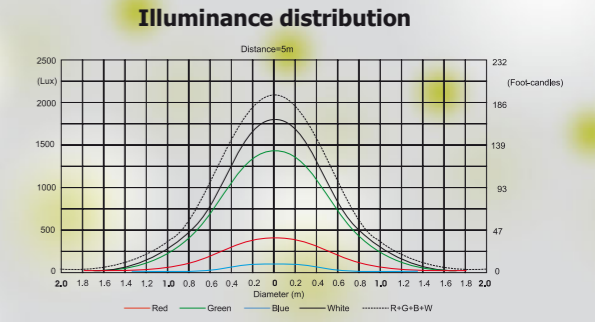

CitySource 96™

Barn-door