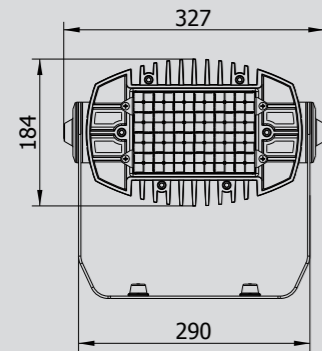

Optional 25° beam angle module