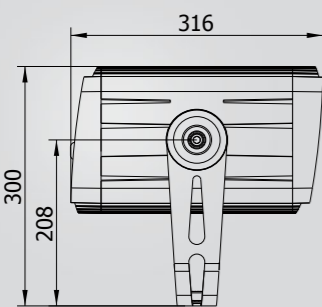

Optional 25° beam angle module