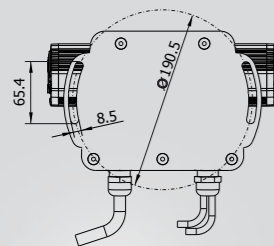

CitySkape 48™

Top Hat

Distance (m)	2	4	5	6	8	10	12	14	
Red	1013/94	253/24	162/15	112/11	63/6	41/4	28/3	21/2	Intensity (center) Lux/Footcandle
Green	4250/395	1062/99	680/63	472/44	266/25	170/16	118/11	87/8	
Blue	269/25	67/6	43/4	30/3	17/2	11/1	8/0.7	6/0.5	
White	5313/494	1328/123	850/79	590/55	332/31	213/20	148/14	109/10	
R+G+B+W	7263/675	1816/168	1162/108	807/75	454/42	291/27	202/19	148/14	

Distance (m)	2	4	5	6	8	10	12	14	
Red	394/37	98/9	63/6	44/4	25/2	16/2	11/1	8/0.7	Intensity (center) Lux/Footcandle
Green	1131/105	283/26	181/17	126/12	71/7	45/4	31/3	23/2	
Blue	106/10	27/3	17/2	12/1	7/0.6	4/0.4	3/0.3	2/0.2	
White	1438/134	359/33	227/21	160/15	90/8	58/5	40/4	30/21	
R+G+B+W	1913/178	478/44	300/28	213/20	120/11	77/7	53/5	39/4	

Distance (m)	2	4	5	6	8	10	12	14	
Red	106/10	27/3	17/2	12/1	7/0.6	4/0.4	3/0.3	2/0.2	Intensity (center) Lux/Footcandle
Green	463/43	115/11	74/7	51/5	29/3	19/7	13/1	9/1	
Blue	38/4	9/1	6/0.6	4/0.4	2/0.2	1.5/0.1	1/0.1	0.8/0.1	
White	606/56	152/14	97/9	67/6	38/4	24/2	17/2	12/1	
R+G+B+W	844/78	211/20	135/13	94/9	53/5	34/3	23/2	17/2	

Distance (m)	2	4	5	6	8	10	12	14	
Red	344/32	86/40	55/5	38/4	22/2	14/1.3	10/1	7/0.7	Intensity (center) Lux/Footcandle
Green	1696/37	402/37	257/24	179/17	100/9	64/6	45/4	33/3	
Blue	106/10	27/3	17/2	12/1	7/0.6	4/0.4	3/0.3	2/0.2	
White	2125/197	531/49	340/32	236/22	133/12	85/8	58/6	43/4	
R+G+B+W	2863/266	716/67	458/43	318/30	179/17	115/11	80/7	58/5