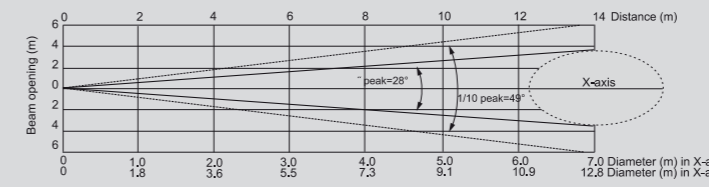

45° x 15° Lens - Array