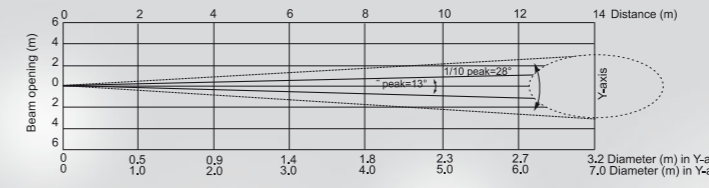

45° x 15° Lens - Array