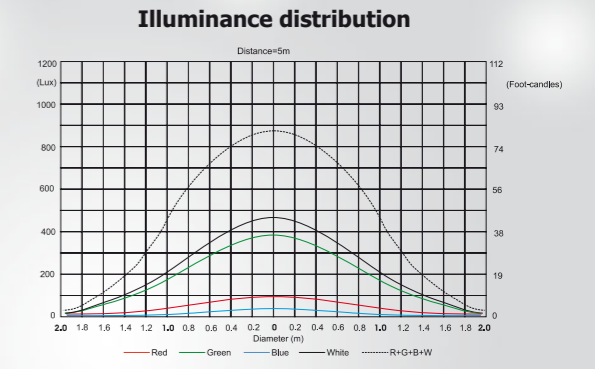

Mechanical Specification

- Height: 173 mm
- Height: 300 mm
- Width: 290 mm
- Depth: 316 mm
- Mounting bracket adjustment range: 360°
- Weight: 11 kg

- Protection factor: IP 65

CitySource 96™

Barn-door

Half Top Hat