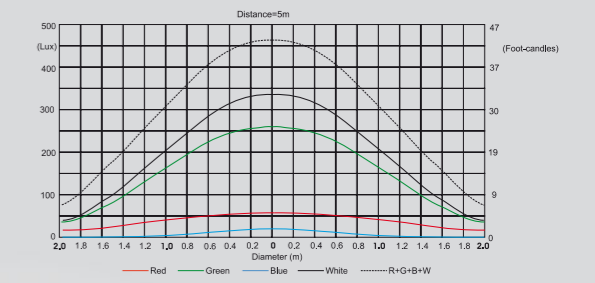

45° x 15° Lens - Array

| Distance (m) | 2 | 4 | 5 | 6 | 8 | 10 | 12 | 14 | |
|--------------|----------|--------|--------|--------|--------|--------|-------|-------|--------------------------------------|
| Red | 344/32 | 86/40 | 55/5 | 38/4 | 22/2 | 14/1.3 | 10/1 | 7/0.7 | Intensity (center) Lux/Footcandle |
| Green | 1696/37 | 402/37 | 257/24 | 179/17 | 100/9 | 64/6 | 45/4 | 33/3 | |
| Blue | 106/10 | 27/3 | 17/2 | 12/1 | 7/0.6 | 4/0.4 | 3/0.3 | 2/0.2 | |
| White | 2125/197 | 531/49 | 340/32 | 236/22 | 133/12 | 85/8 | 58/6 | 43/4 | |
| R+G+B+W | 2863/266 | 716/67 | 458/43 | 318/30 | 179/17 | 115/11 | 80/7 | 58/5 | |

Illuminance distribution

Illuminance distribution

Illuminance distribution

Illuminance distribution in X-axis

Illuminance distribution in Y-axis

c a t a l o g u e

LED *Series*

ROBE[®]