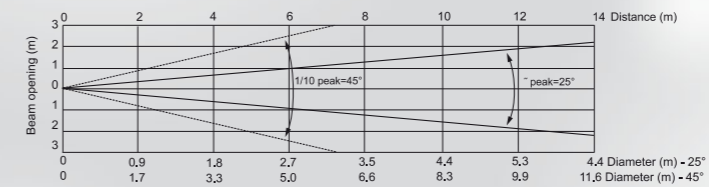

25° Lens - Array