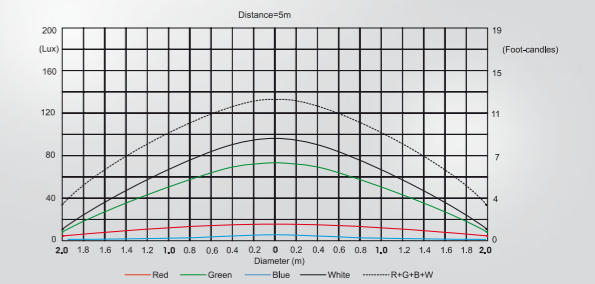

45° Lens - Array

| Distance (m) | 2 | 4 | 5 | 6 | 8 | 10 | 12 | 14 | |
|--------------|--------|--------|--------|-------|-------|---------|-------|---------|--------------------------------------|
| Red | 106/10 | 27/3 | 17/2 | 12/1 | 7/0.6 | 4/0.4 | 3/0.3 | 2/0.2 | Intensity (center) Lux/Footcandle |
| Green | 463/43 | 115/11 | 74/7 | 51/5 | 29/3 | 19/7 | 13/1 | 9/1 | |
| Blue | 38/4 | 9/1 | 6/0.6 | 4/0.4 | 2/0.2 | 1.5/0.1 | 1/0.1 | 0.8/0.1 | |
| White | 606/56 | 152/14 | 97/9 | 67/6 | 38/4 | 24/2 | 17/2 | 12/1 | |
| R+G+B+W | 844/78 | 211/20 | 135/13 | 94/9 | 53/5 | 34/3 | 23/2 | 17/2 | |

45° x 15° Lens - Array

| Distance (m) | 2 | 4 | 5 | 6 | 8 | 10 | 12 | 14 | |
|--------------|----------|--------|--------|--------|--------|--------|-------|-------|--------------------------------------|
| Red | 344/32 | 86/40 | 55/5 | 38/4 | 22/2 | 14/1.3 | 10/1 | 7/0.7 | Intensity (center) Lux/Footcandle |
| Green | 1696/37 | 402/37 | 257/24 | 179/17 | 100/9 | 64/6 | 45/4 | 33/3 | |
| Blue | 106/10 | 27/3 | 17/2 | 12/1 | 7/0.6 | 4/0.4 | 3/0.3 | 2/0.2 | |
| White | 2125/197 | 531/49 | 340/32 | 236/22 | 133/12 | 85/8 | 58/6 | 43/4 | |
| R+G+B+W | 2863/266 | 716/67 | 458/43 | 318/30 | 179/17 | 115/11 | 80/7 | 58/5 | |

Illuminance distribution

Illuminance distribution

Illuminance distribution

Illuminance distribution in X-axis

Illuminance distribution in Y-axis

c a t a l o g u e

LED *Series*

ROBE[®]