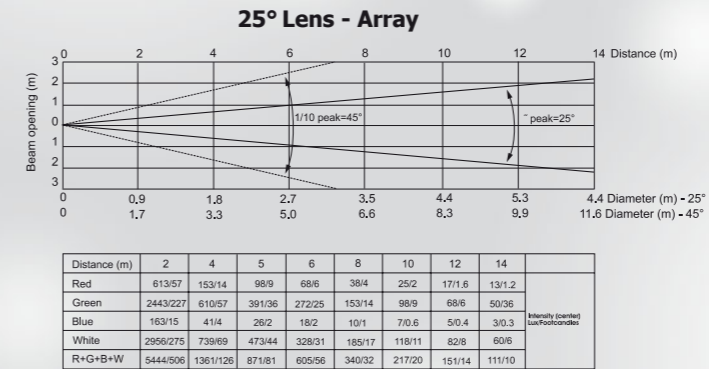

Mechanical Specification

- Height: 173 mm
- Height: 300 mm
- Width: 290 mm
- Depth: 316 mm
- Mounting bracket adjustment range: 360°
- Weight: 11 kg

- Protection factor: IP 65

CitySource 96™

Barn-door

Half Top Hat