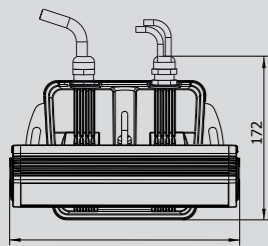

CitySkape 48™

Top Hat

Distance (m)	2	4	5	6	8	10	12	14	
Red	1013/94	253/24	162/15	112/11	63/6	41/4	28/3	21/2	Intensity (center) Lux/Footcandle
Green	4250/395	1062/99	680/63	472/44	266/25	170/16	118/11	87/8	
Blue	269/25	67/6	43/4	30/3	17/2	11/1	8/0.7	6/0.5	
White	5313/494	1328/123	850/79	590/55	332/31	213/20	148/14	109/10	
R+G+B+W	7263/675	1816/168	1162/108	807/75	454/42	291/27	202/19	148/14	

Distance (m)	2	4	5	6	8	10	12	14	
Red	394/37	98/9	63/6	44/4	25/2	16/2	11/1	8/0.7	Intensity (center) Lux/Footcandle
Green	1131/105	283/26	181/17	126/12	71/7	45/4	31/3	23/2	
Blue	106/10	27/3	17/2	12/1	7/0.6	4/0.4	3/0.3	2/0.2	
White	1438/134	359/33	227/21	160/15	90/8	58/5	40/4	30/21	
R+G+B+W	1913/178	478/44	300/28	213/20	120/11	77/7	53/5	39/4	

Distance (m)	2	4	5	6	8	10	12	14	
Red	106/10	27/3	17/2	12/1	7/0.6	4/0.4	3/0.3	2/0.2	Intensity (center) Lux/Footcandle
Green	463/43	115/11	74/7	51/5	29/3	19/7	13/1	9/1	
Blue	38/4	9/1	6/0.6	4/0.4	2/0.2	1.5/0.1	1/0.1	0.8/0.1	
White	606/56	152/14	97/9	67/6	38/4	24/2	17/2	12/1	
R+G+B+W	844/78	211/20	135/13	94/9	53/5	34/3	23/2	17/2	

Distance (m)	2	4	5	6	8	10	12	14	
Red	344/32	86/40	55/5	38/4	22/2	14/1.3	10/1	7/0.7	Intensity (center) Lux/Footcandle
Green	1696/37	402/37	257/24	179/17	100/9	64/6	45/4	33/3	
Blue	106/10	27/3	17/2	12/1	7/0.6	4/0.4	3/0.3	2/0.2	
White	2125/197	531/49	340/32	236/22	133/12	85/8	58/6	43/4	
R+G+B+W	2863/266	716/67	458/43	318/30	179/17	115/11	80/7	58/5