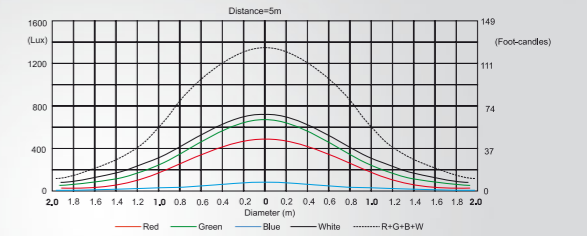

Illuminance distribution

dimensions

lux diagrams