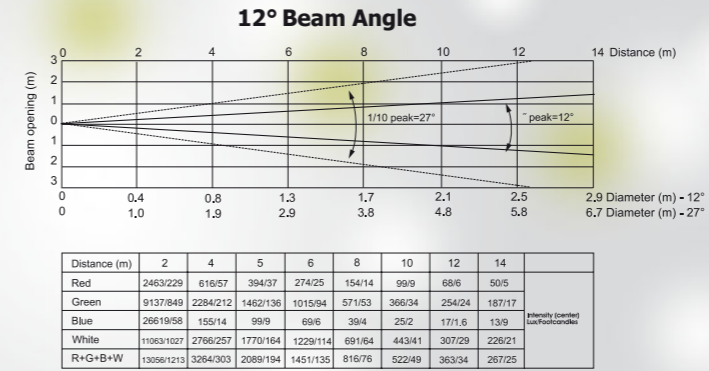

Mechanical Specification

- Height: 173 mm
- Height: 300 mm
- Width: 290 mm
- Depth: 316 mm
- Mounting bracket adjustment range: 360°
- Weight: 11 kg

- Protection factor: IP 65

CitySource 96™

Barn-door

Half Top Hat