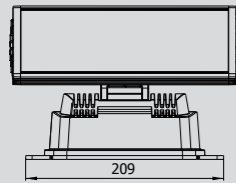

CitySkape 48™

Top Hat

Distance (m)	2	4	5	6	8	10	12	14	
Red	1013/94	253/24	162/15	112/11	63/6	41/4	28/3	21/2	Intensity (center) Lux/Footcandle
Green	4250/395	1062/99	680/63	472/44	266/25	170/16	118/11	87/8	
Blue	269/25	67/6	43/4	30/3	17/2	11/1	8/0.7	6/0.5	
White	5313/494	1328/123	850/79	590/55	332/31	213/20	148/14	109/10	
R+G+B+W	7263/675	1816/168	1162/108	807/75	454/42	291/27	202/19	148/14	

Distance (m)	2	4	5	6	8	10	12	14	
Red	394/37	98/9	63/6	44/4	25/2	16/2	11/1	8/0.7	Intensity (center) Lux/Footcandle
Green	1131/105	283/26	181/17	126/12	71/7	45/4	31/3	23/2	
Blue	106/10	27/3	17/2	12/1	7/0.6	4/0.4	3/0.3	2/0.2	
White	1438/134	359/33	227/21	160/15	90/8	58/5	40/4	30/21	
R+G+B+W	1913/178	478/44	300/28	213/20	120/11	77/7	53/5	39/4	

Distance (m)	2	4	5	6	8	10	12	14	
Red	106/10	27/3	17/2	12/1	7/0.6	4/0.4	3/0.3	2/0.2	Intensity (center) Lux/Footcandle
Green	463/43	115/11	74/7	51/5	29/3	19/7	13/1	9/1	
Blue	38/4	9/1	6/0.6	4/0.4	2/0.2	1.5/0.1	1/0.1	0.8/0.1	
White	606/56	152/14	97/9	67/6	38/4	24/2	17/2	12/1	
R+G+B+W	844/78	211/20	135/13	94/9	53/5	34/3	23/2	17/2	

Distance (m)	2	4	5	6	8	10	12	14	
Red	344/32	86/40	55/5	38/4	22/2	14/1.3	10/1	7/0.7	Intensity (center) Lux/Footcandle
Green	1696/37	402/37	257/24	179/17	100/9	64/6	45/4	33/3	
Blue	106/10	27/3	17/2	12/1	7/0.6	4/0.4	3/0.3	2/0.2	
White	2125/197	531/49	340/32	236/22	133/12	85/8	58/6	43/4	
R+G+B+W	2863/266	716/67	458/43	318/30	179/17	115/11	80/7	58/5