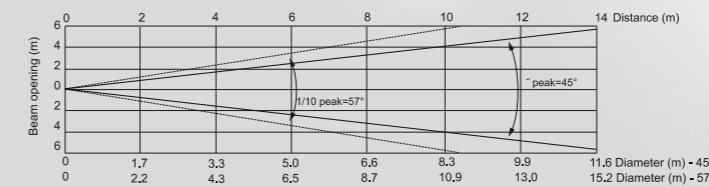

45° Lens - Array