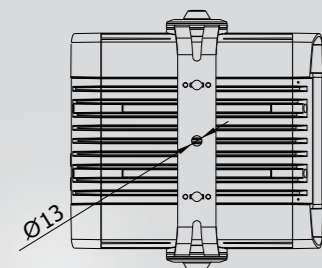

Optional 25° beam angle module