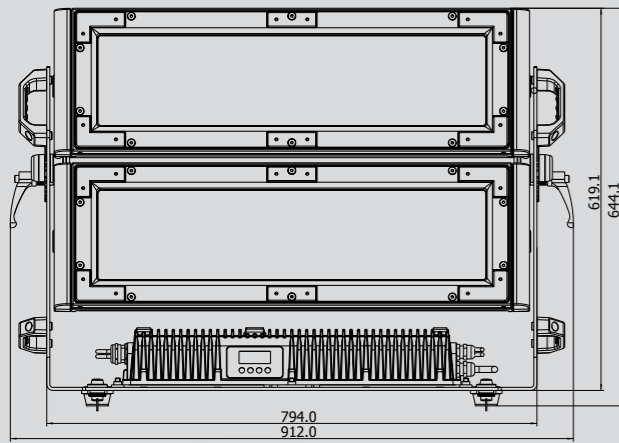

accessories